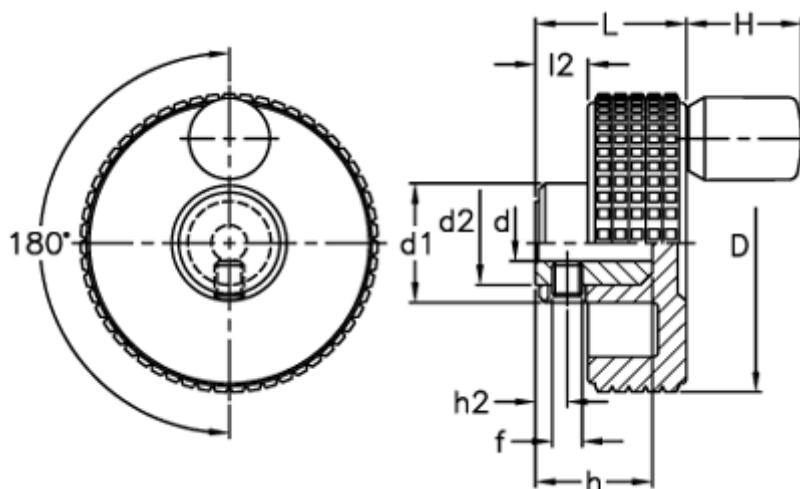

Data Sheet

Article number: 23060343989

Description: E+G Knurled knob w/side handle
MBT.40+I-B6

Measures

D	= 40	L	= 20
d1	= 17	l2	= 7
d2	= 14		
d H9	= 6		
f	= M4		
H	= 19		
h	= 15		
h2	= 4		